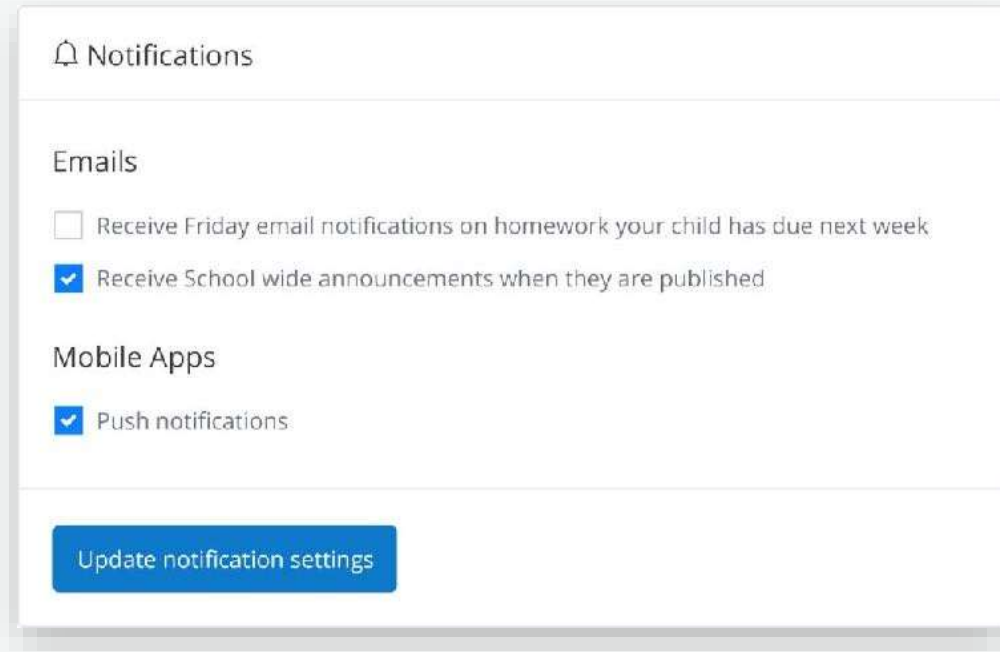

In Settings, you can manage notifications