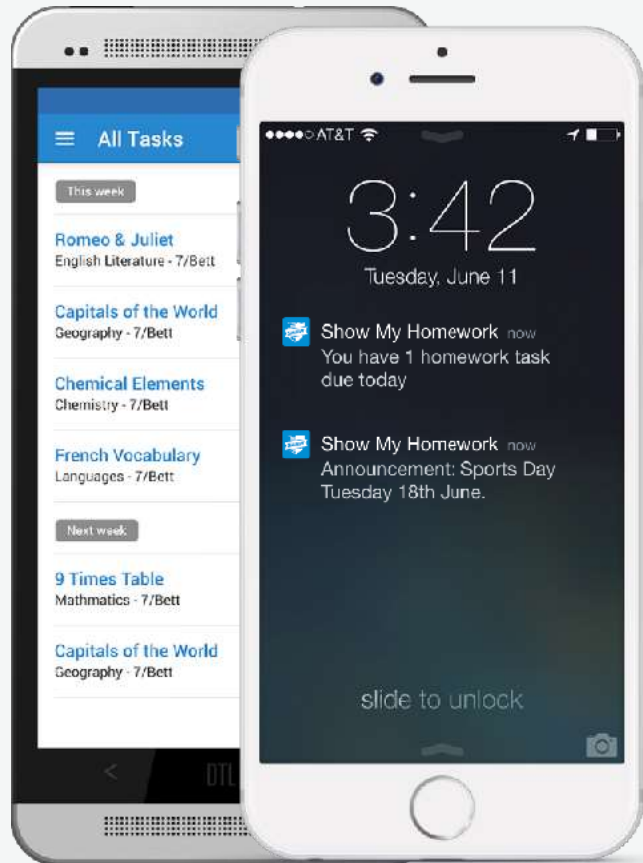

Get Notified