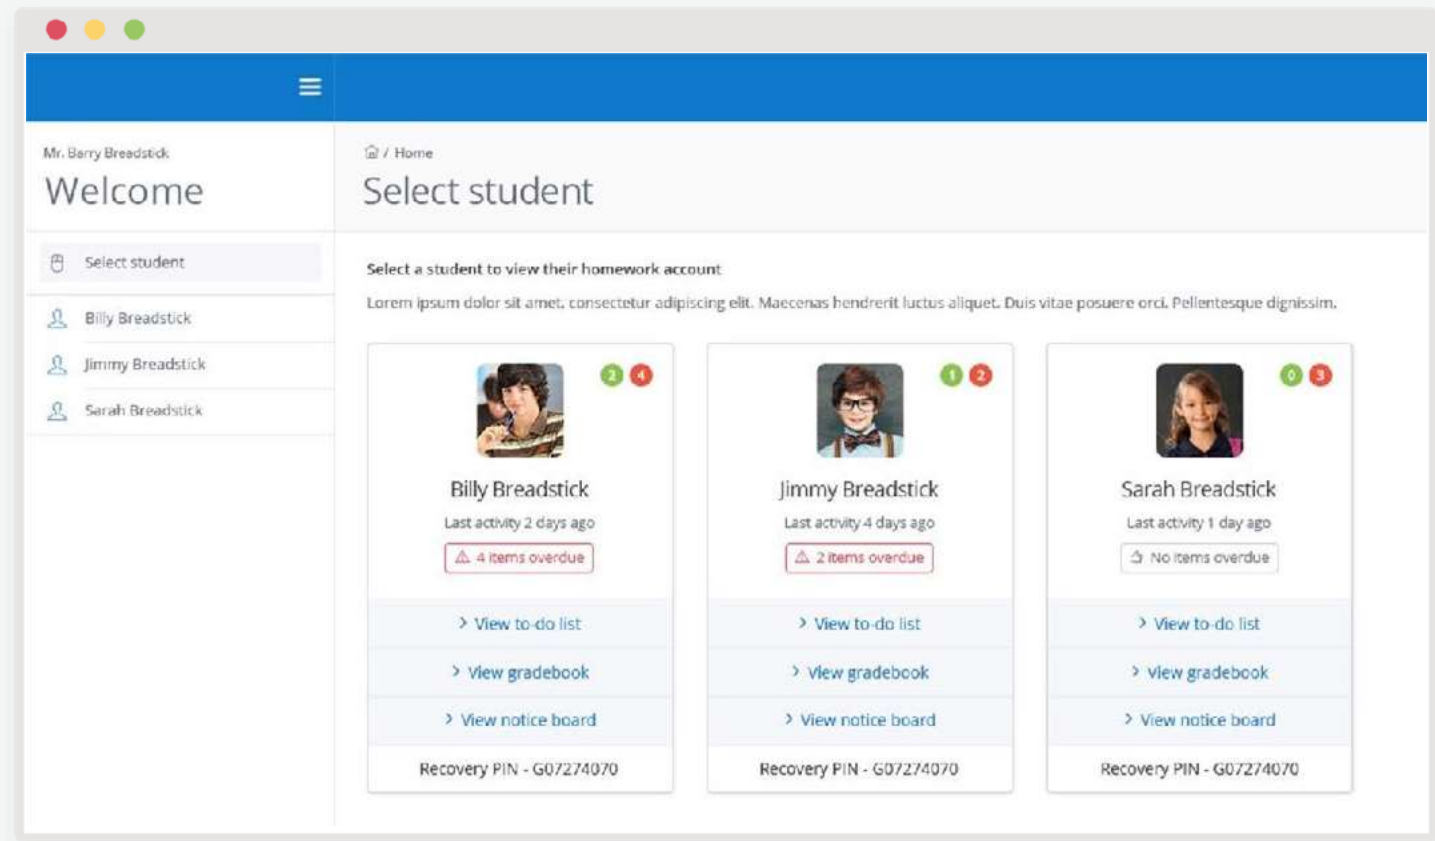

# What is Show My Homework

A simple online solution for students and parents to view homework details and upcoming deadlines.

Mobile apps and notifications ensure you always know what homework your child has and when it's due.

# How Show My Homework can Help You

A man and a woman are walking away from the camera on a paved path. The man is on the left, wearing a light-colored shirt and dark trousers, carrying a brown messenger bag. The woman is on the right, wearing a light-colored top and a dark skirt, carrying a black backpack. They are walking towards a set of stairs with a metal railing. In the background, there are green trees, a bridge, and a building. The sky is clear and blue.

Get notifications straight to your phone

See when homework has been submitted and the grades awarded for it.

Visibility - See exactly how much homework has been set and when it's due

# The Homework Calendar

Homework appears as a block, stretching from the issue date to the due date.

The screenshot shows a web-based homework calendar interface. At the top, there is a search bar labeled "Search for homework" and a notification bell icon with a red "2". Below the search bar, the user's profile is shown as "You're viewing Billy Breadstick's homework". To the right, three summary statistics are displayed: "5 Homework yet to submit", "2 Deadline finishes today", and "2 Homework past due date".