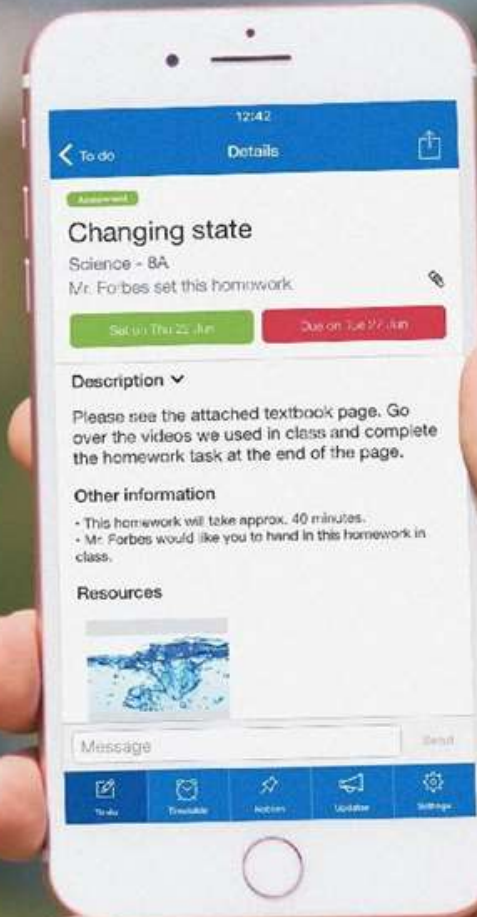

Homework Description

Here is a task's title and description, issue and due dates and how it should be submitted.