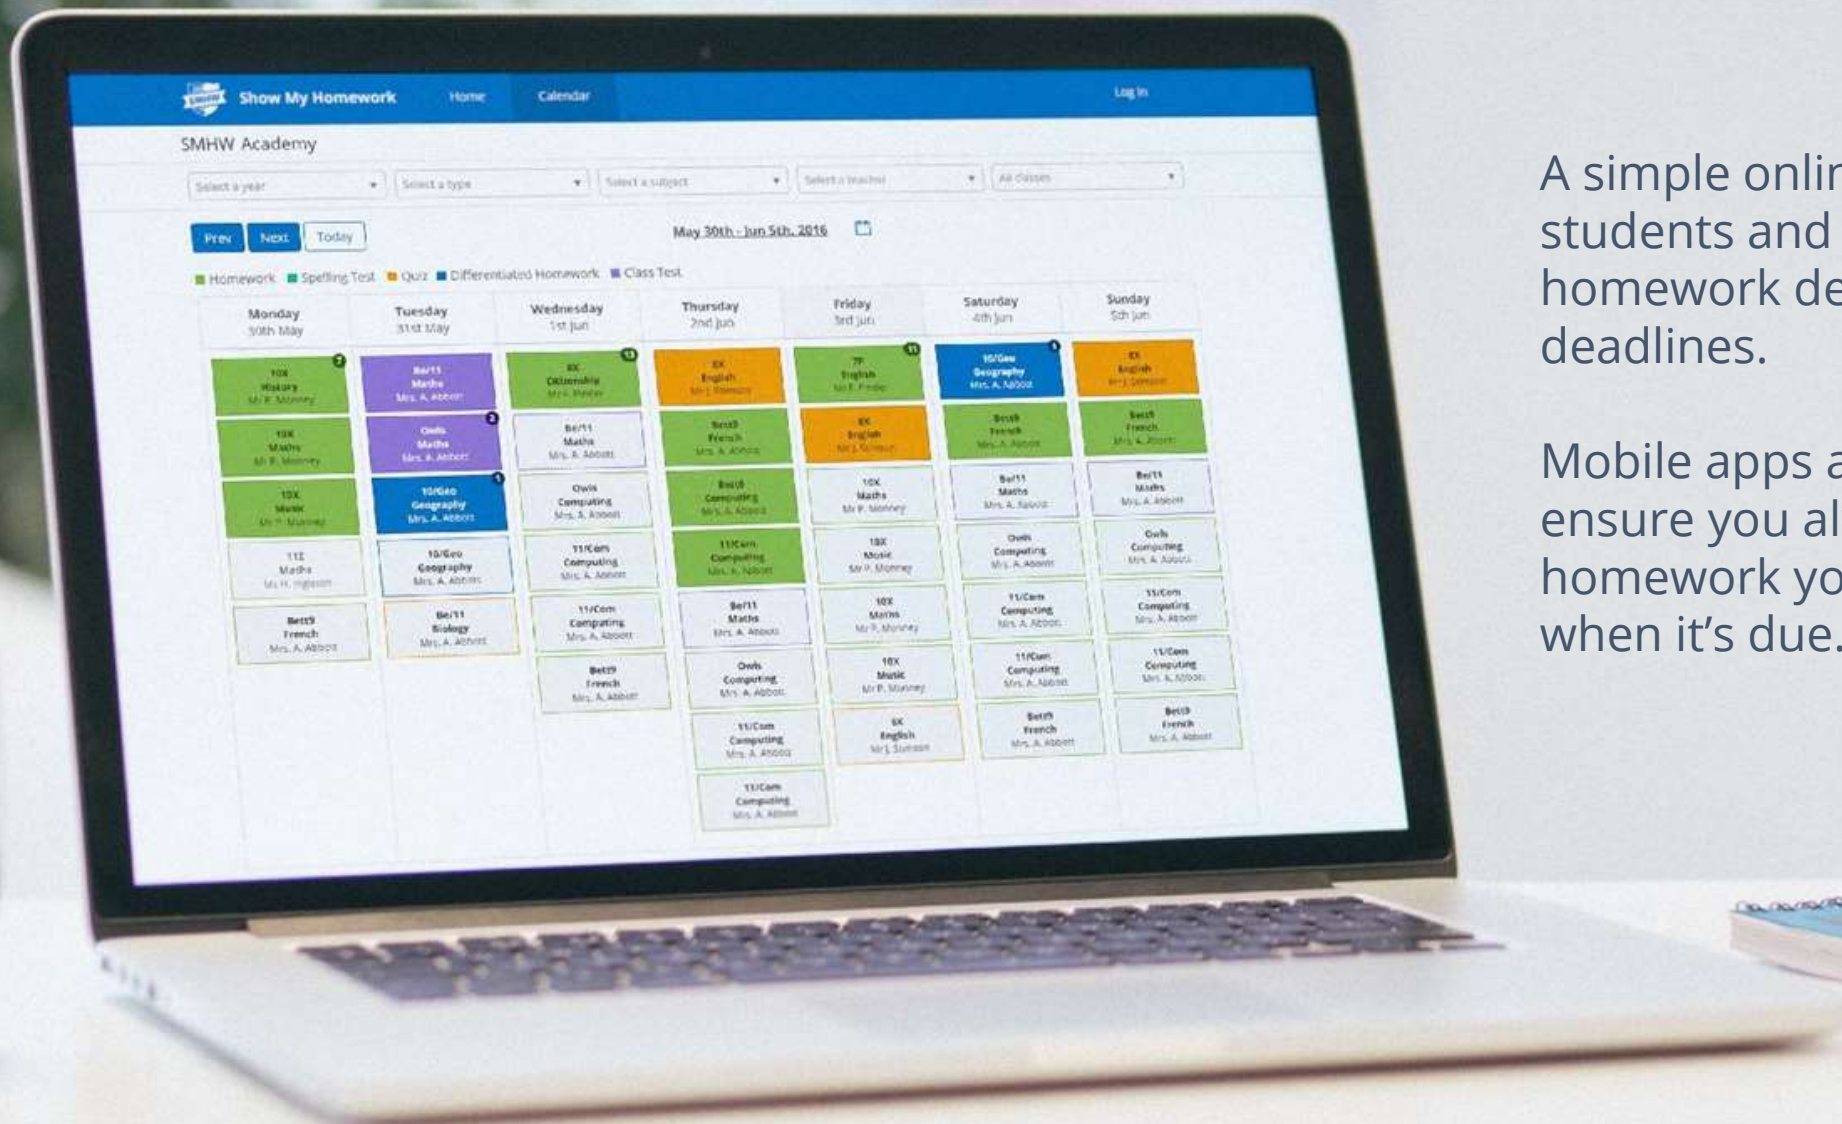

# A Parent's Guide to Show My Homework

**satchel:**  
Together through education

# What is Show My Homework

A simple online solution for students and parents to view homework details and upcoming deadlines.

Mobile apps and notifications ensure you always know what homework your child has and when it's due.

Get notifications straight to your phone

See when homework has been submitted and the grades awarded for it.

Visibility - See exactly how much homework has been set and when it's due

# The Homework Calendar

Homework appears as a block, stretching from the issue date to the due date.

The screenshot shows a web-based homework calendar interface. At the top, there is a search bar labeled "Search for homework" and a notification bell icon with a red "2". Below the search bar, the user's profile is shown as "You're viewing Billy Breadstick's homework". To the right, three summary statistics are displayed: "5 Homework yet to submit", "2 Deadline finishes today", and "2 Homework past due date".