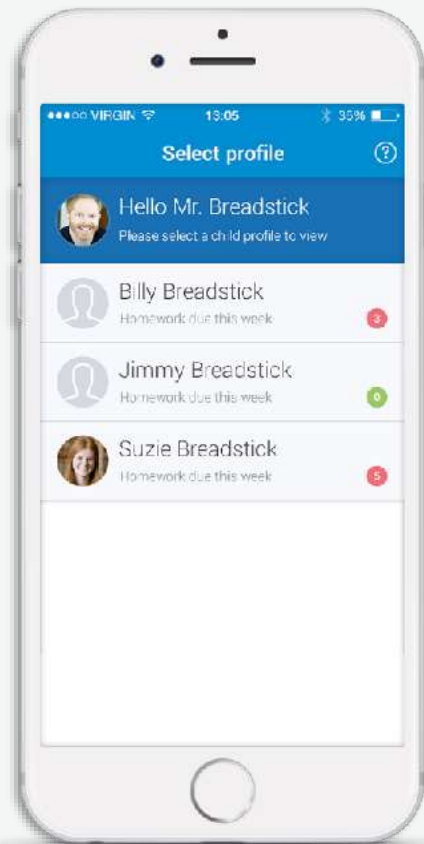

# What is Show My Homework

A simple online solution for students and parents to view homework details and upcoming deadlines.

Mobile apps and notifications ensure you always know what homework your child has and when it's due.

# How Show My Homework can Help You

A man and a woman are walking away from the camera on a paved path. The man is on the left, wearing a light-colored shirt and dark trousers, carrying a brown messenger bag. The woman is on the right, wearing a light-colored top and a dark skirt, carrying a black backpack. They are walking towards a set of stairs with a metal railing. In the background, there are green trees, a bridge, and a building. The sky is clear and blue.

Get notifications straight to your phone

See when homework has been submitted and the grades awarded for it.

Visibility - See exactly how much homework has been set and when it's due

# The Homework Calendar

Homework appears as a block, stretching from the issue date to the due date.

The screenshot shows a web-based homework calendar interface. At the top, there is a search bar labeled "Search for homework" and a notification bell icon with a red "2". Below the search bar, the user's profile is shown as "You're viewing Billy Breadstick's homework". To the right, three summary statistics are displayed: "5 Homework yet to submit", "2 Deadline finishes today", and "2 Homework past due date".