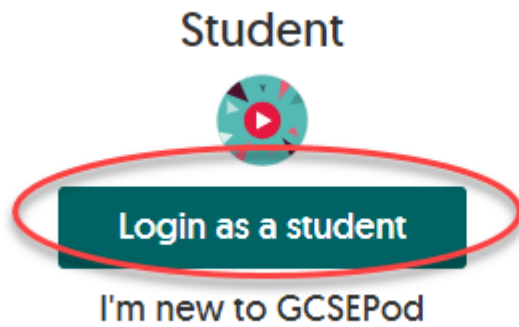

How to access GCSE Pod from home and in school

School

A shortcut within **School Links** on your desktop exists for **GCSE Pod**

Name	Date modified	Type	Size
 Design Technology Resources	05/10/2017 11:48	Internet Shortcut	1 KB
 Dynamic Learning - GCSE Food	07/10/2016 08:29	Internet Shortcut	1 KB
 GCSE Pod	18/10/2021 08:30	Shortcut	2 KB
 Library System	06/04/2022 08:30	Shortcut	2 KB

Home

Visit the following link: <https://members.gcsepod.com/login/>

Or via the school website under the **Student Apps** Menu

Website

Click on **Login as a Student**

Click on **Sign in with Office 365**

When the page loads, click on **Sign in with Office 365** again

Enter your school email and password:

The screenshot shows a Microsoft sign-in interface. At the top left is the Microsoft logo. Below it, the text "Sign in" is displayed. A text input field contains the email address "19test@flhs.wigan.sch.uk". Below the input field are two links: "No account? Create one!" and "Can't access your account?". At the bottom of the sign-in box are two buttons: "Back" (grey) and "Next" (blue). Below the sign-in box is a "Sign-in options" section with a magnifying glass icon.