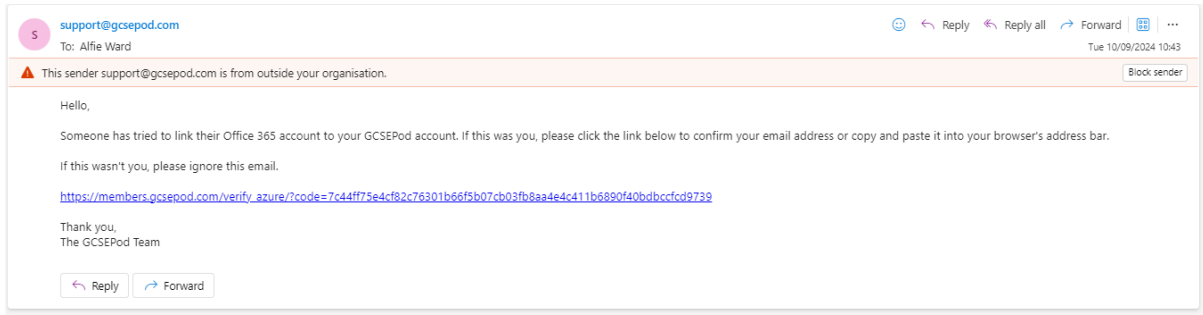

Username or Email

Password

Login

Or sign in with:

Your GCSEPod account and external account must have matching email addresses.

Open your school emails:

<https://outlook.office.com/owa/?realm=flhs.wigan.sch.uk>

You will now have an email requesting you validate your account: Click on the provided link.

You will be redirected to the following page: click to **Verify**

You will now have to enter the following information: