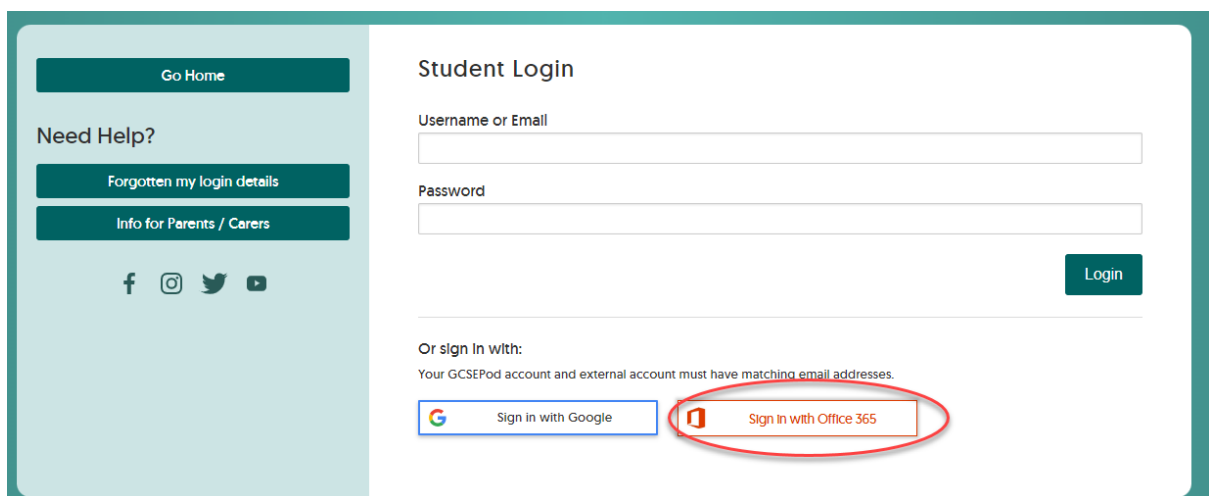

Home

Visit the following link: <https://members.gcsepod.com/login/>

Or via the school website under the **Student Apps** Menu

Website

Click on **Login as a Student**

Click on **Sign in with Office 365**

When the page loads, click on **Sign in with Office 365** again

Enter your school email and password:

The screenshot shows a Microsoft sign-in interface. At the top left is the Microsoft logo. Below it, the text "Sign in" is displayed. A text input field contains the email address "19test@flhs.wigan.sch.uk". Below the input field are two links: "No account? Create one!" and "Can't access your account?". At the bottom of the sign-in box are two buttons: "Back" (grey) and "Next" (blue). Below the sign-in box is a "Sign-in options" section with a magnifying glass icon.