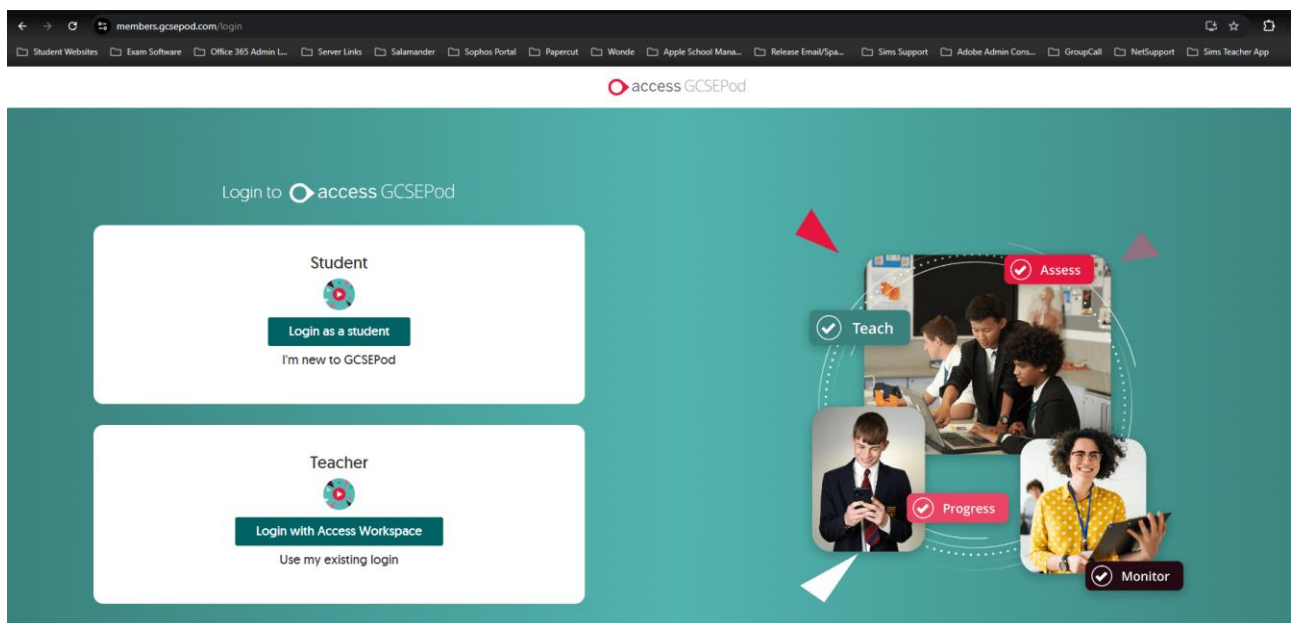

How to access GCSE Pod from home and in school

School

A shortcut within **School Links** on your desktop exists for **GCSE Pod**

Name	Date modified	Type	Size
 Design Technology Resources	05/10/2017 11:48	Internet Shortcut	1 KB
 Dynamic Learning - GCSE Food	07/10/2016 08:29	Internet Shortcut	1 KB
 GCSE Pod	18/10/2021 08:30	Shortcut	2 KB
 Library System	06/04/2022 08:30	Shortcut	2 KB

Home

Visit the following link: <https://members.gcsepod.com/login/>

Or via the school website under the **Student Apps** Menu

Website

Click on **Login as a Student**

Click on **Sign in with Office 365**

When the page loads, click on **Sign in with Office 365** again

Enter your school email and password:

The screenshot shows a Microsoft sign-in interface. At the top left is the Microsoft logo. Below it, the text "Sign in" is displayed. A text input field contains the email address "19test@flhs.wigan.sch.uk". Below the input field are two links: "No account? Create one!" and "Can't access your account?". At the bottom of the sign-in box are two buttons: "Back" (grey) and "Next" (blue). Below the sign-in box is a "Sign-in options" section with a magnifying glass icon.