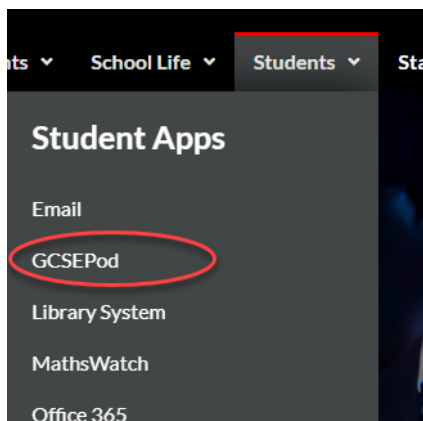

How to access GCSE Pod from home and in school

School

A shortcut within **School Links** on your desktop exists for **GCSE Pod**

Name	Date modified	Type	Size
 Design Technology Resources	05/10/2017 11:48	Internet Shortcut	1 KB
 Dynamic Learning - GCSE Food	07/10/2016 08:29	Internet Shortcut	1 KB
 GCSE Pod	18/10/2021 08:30	Shortcut	2 KB
 Library System	06/04/2022 08:30	Shortcut	2 KB

Home

Visit the following link: <https://members.gcsepod.com/login/>

Or via the school website under the **Student Apps** Menu

Website

Click on **Login as a Student**

Click on **Sign in with Office 365**

When the page loads, click on **Sign in with Office 365** again

Enter your school email and password:

The screenshot shows a Microsoft sign-in interface. At the top left is the Microsoft logo. Below it, the text "Sign in" is displayed. A text input field contains the email address "19test@flhs.wigan.sch.uk". Below the input field are two links: "No account? Create one!" and "Can't access your account?". At the bottom of the sign-in box are two buttons: "Back" (grey) and "Next" (blue). Below the sign-in box is a "Sign-in options" section with a magnifying glass icon.